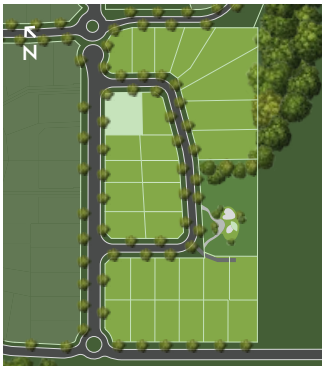

Lot No.	22
Size	1,037m²
Frontage	29.6m

Lot Location